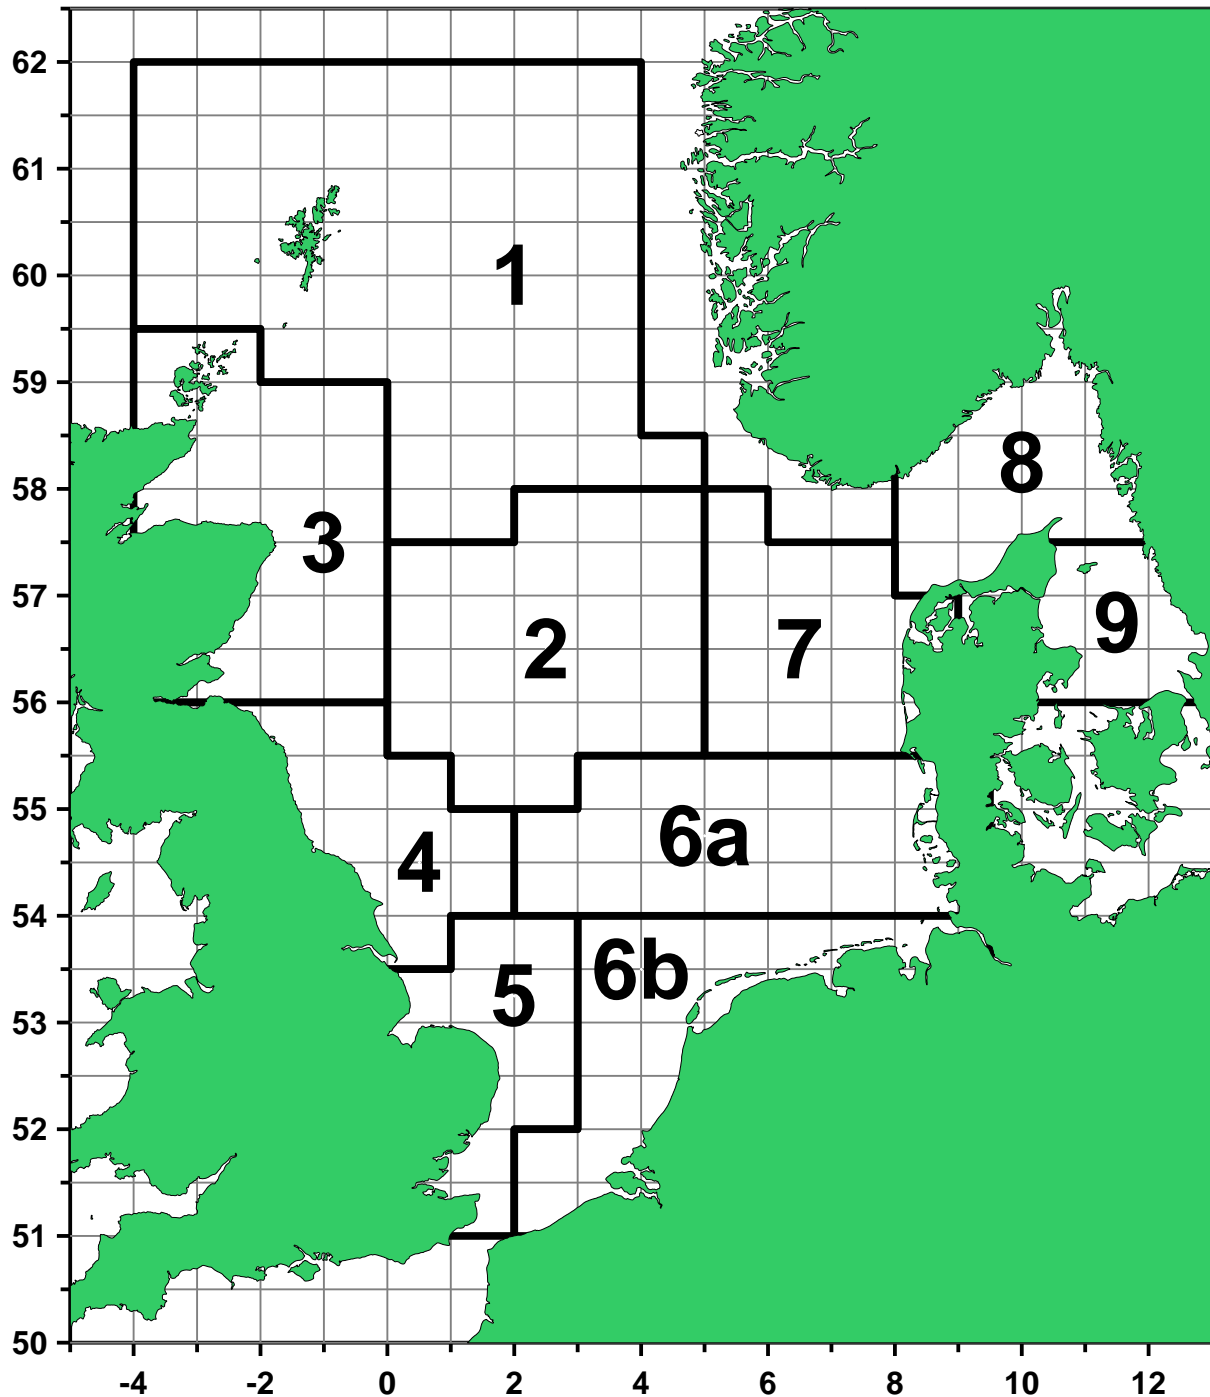

Fisher's North Sea Stock Survey

(www.nsss.eu)

The areas of the North Sea used in the survey. Based on the ICES standard roundfish sampling areas with area 6 divided in two.